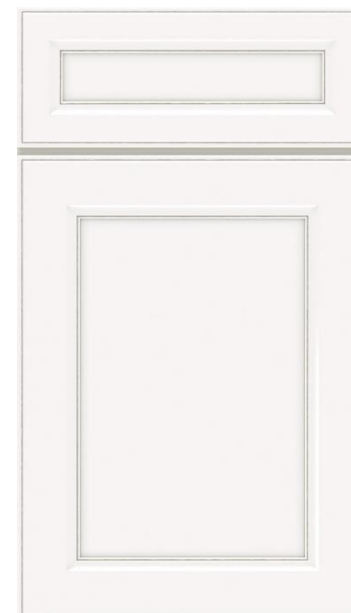

Cab RecPnl GlzMpl

Group 5 Bathroom Cabinets, Cont.

Durham Purestyle

White

Toasted Colada

Admiral

Stone Gray

Silver Lining