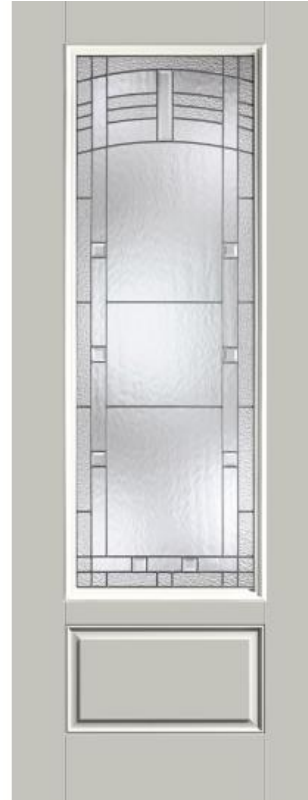

Doors

*Painted to match exterior home color package

Optional Glass Front Door Upgrade (per Elevation Theme)

*Optional Impact Glass Available

Full Lite Clear

Maple Park

Pembridge

Axis