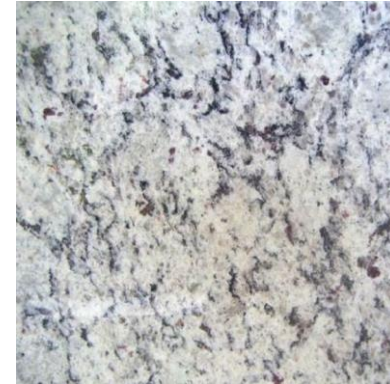

Counter Tops for Kitchen

All Countertops are 3 CMs thick unless otherwise specified

Group 2

Sensa Granite

Silver Blue

White Napoli

Silestone Quartz

Blanco Maple 2 CM