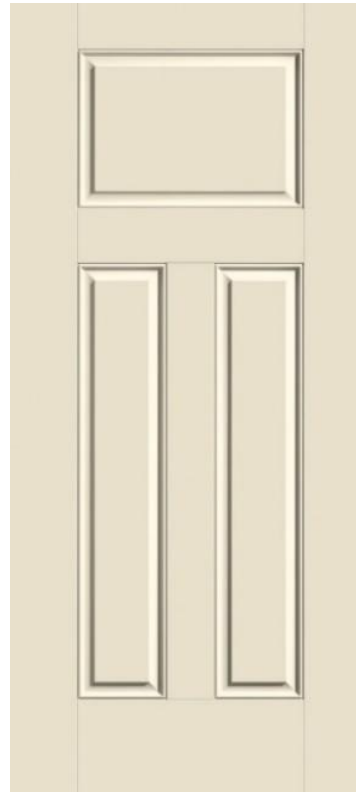

Front Doors

*Painted to match exterior home color package

STANDARD DOORS (per Elevation Theme)

Florida Mediterranean

Craftsman

Coastal

INTERNAL DOCUMENT- NOT FOR DISTRIBUTION

All options are subject to change without notice. Option catalog to be used for estimates only. Option photos and images are for illustration purposes only and are not intended to be an exact representation of the final products or options. Revised 1-23-2020.