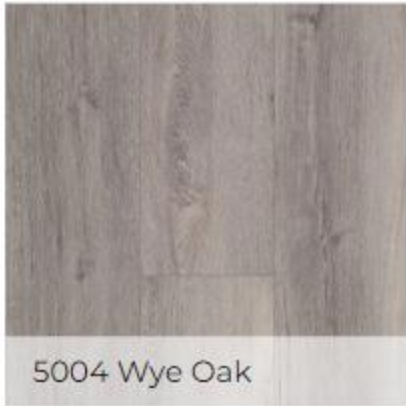

Luxury Vinyl Plank

Floor (Shaw)

Group 2

9" Cullen Ave

Silver Oak (5003)

5004 Wye Oak

9" Cambriage

164 Distressed Pine