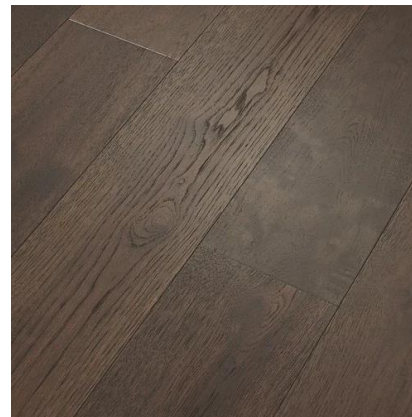

Group 3

Engineered Hardwood Flooring

Origin (15030)

Chestnut (17040)

Dove (1089)

Fawn (11055)

Flaxen 12014

Umber 17033