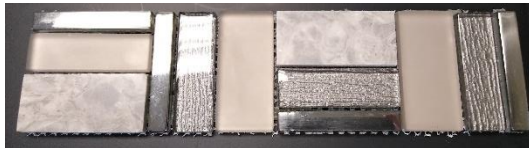

3" x 12" Striped Silver Random Mosaic

4" x 12" Comet Stratos White Marble /glass

6" x 12" Raine Random Linear Gray Blend

6" x 12" Raine Random Linear White Blend

Time Grey 4" x 12"

Safi Elephant 4" x 12"

Carrera Stone Glass 3" x 12"