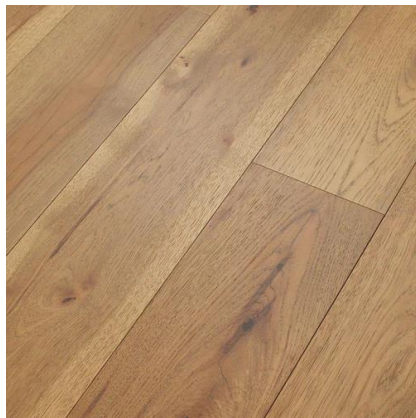

Group 3

Engineered Hardwood Flooring

Origin (15030)

Chestnut (17040)

Dove (1089)

Fawn (11055)

Flaxen 12014

Umber 17033