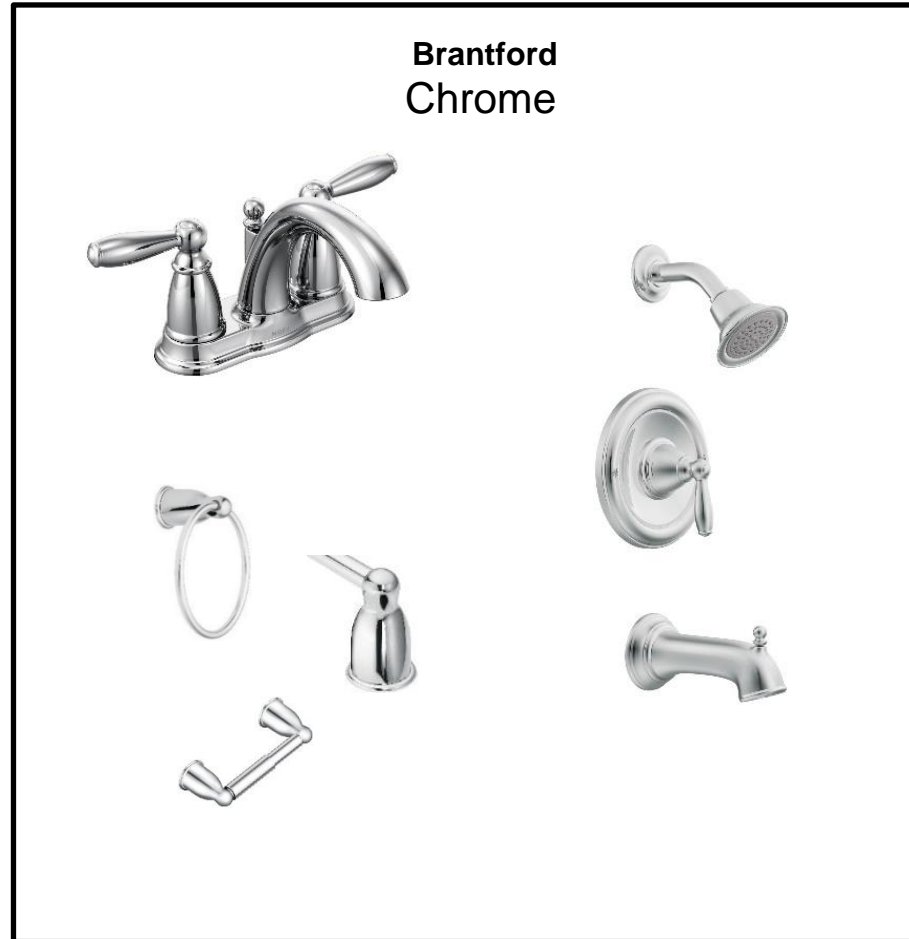

Bathroom Accessories

Included Accessories

*Bathroom Accessories will be the same throughout the Home.

INTERNAL DOCUMENT- NOT FOR DISTRIBUTION

All options are subject to change without notice. Option catalog to be used for estimates only. Option photos and images are for illustration purposes only and are not intended to be an exact representation of the final products or options. Revised 10-26-19.