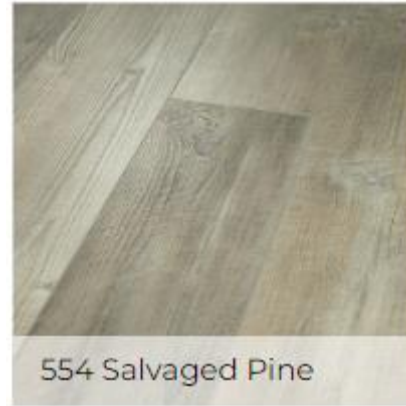

164 Distressed Pine

166 Reclaimed Pine

554 Salvaged Pine