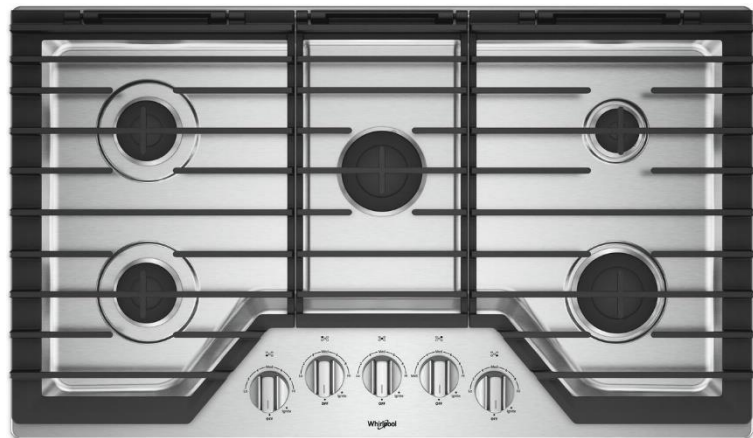

WCG55US6HS