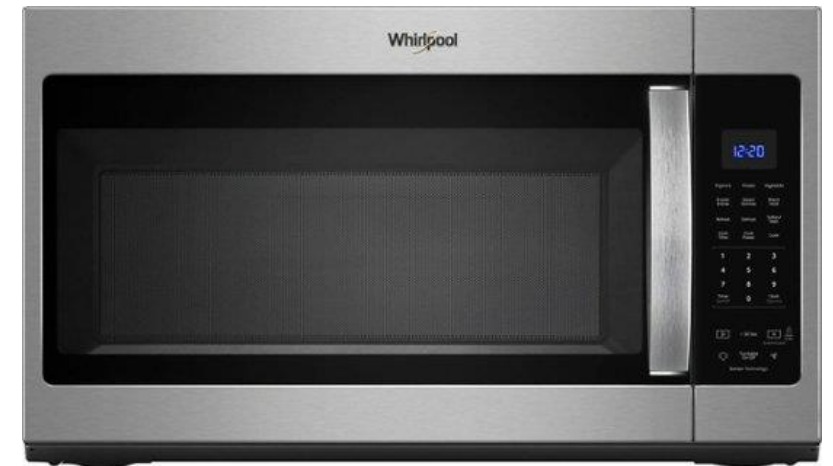

Opt # 76018

Level 1 Appliance Package- Whirlpool

WFG550S0LZ

WDT730PAHZ

WMH32519HZ

INTERNAL DOCUMENT- NOT FOR DISTRIBUTION

All options are subject to change without notice. Option catalog to be used for estimates only. Option photos and images are for illustration purposes only and are not intended to be an exact representation of the final products or options. Revised 1-23-2020.