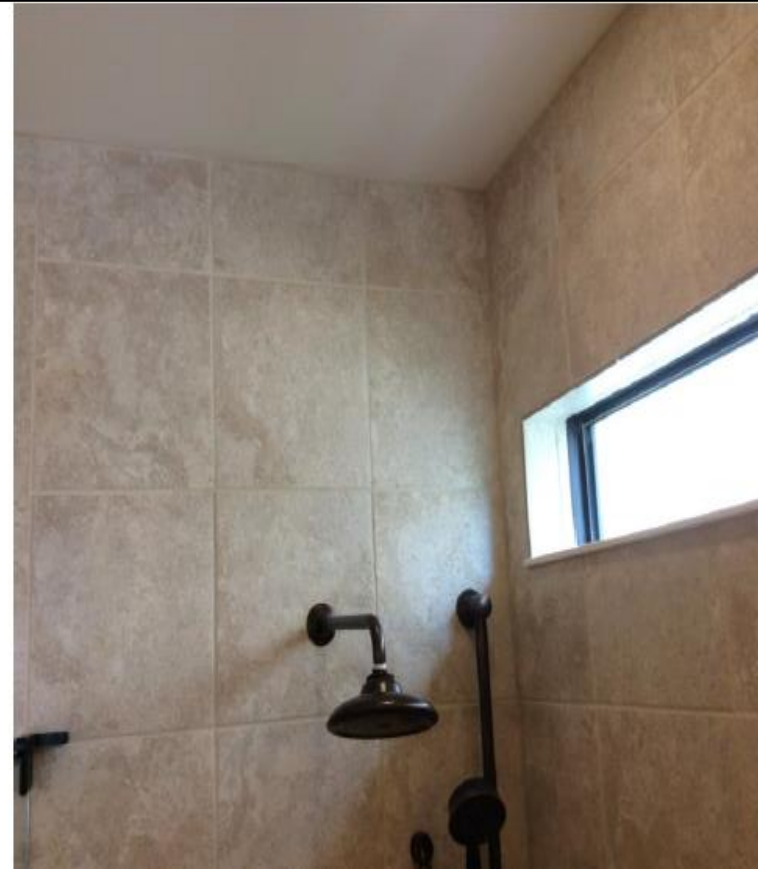

Tile-to-Ceiling Upgrade
(Cost Varies Depending upon level
of wall tile chosen.)

INTERNAL DOCUMENT- NOT FOR DISTRIBUTION

All options are subject to change without notice. Option catalog to be used for estimates only. Option photos and images are for illustration purposes only and are not intended to be an exact representation of the final products or options. Revised 10-26-19.