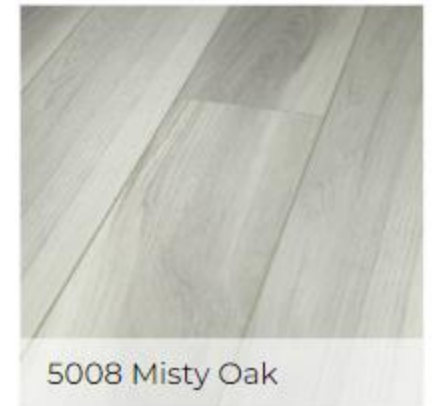

166 Reclaimed Pine

554 Salvaged Pine

9" Oleander

168 Shawshank Oak

5008 Misty Oak

INTERNAL DOCUMENT- NOT FOR DISTRIBUTION

All options are subject to change without notice. Option catalog to be used for estimates only. Option photos and images are for illustration purposes only and are not intended to be an exact representation of the final products or options. Revised 8/30/2021