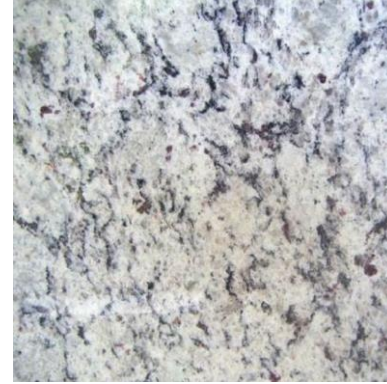

Counter Tops for Bathrooms

All Countertops are 3 CMs thick unless otherwise specified

Group 2

Sensa Granite

Silver Blue

White Napoli

Silestone Quartz

Blanco Maple 2 CM