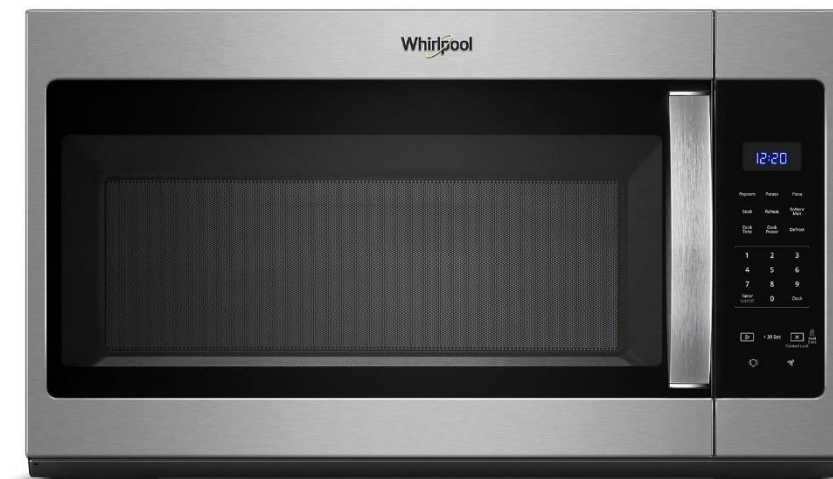

Opt #76015

Base Appliance Package- Whirlpool

Gas oven / range pictured

WFG515S0JS

WDF520PADM

WMH31017HS

INTERNAL DOCUMENT- NOT FOR DISTRIBUTION

All options are subject to change without notice. Option catalog to be used for estimates only. Option photos and images are for illustration purposes only and are not intended to be an exact representation of the final products or options. Revised 1-23-2020.