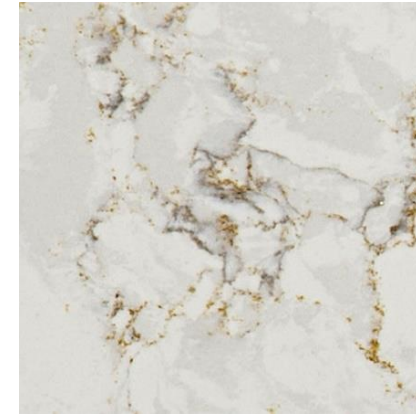

Counter Tops for Kitchen

Group 4

All Countertops are 3 CMs thick unless otherwise specified

Silestone Quartz

Copper Mist

Lusso

Desert Silver

Pietra